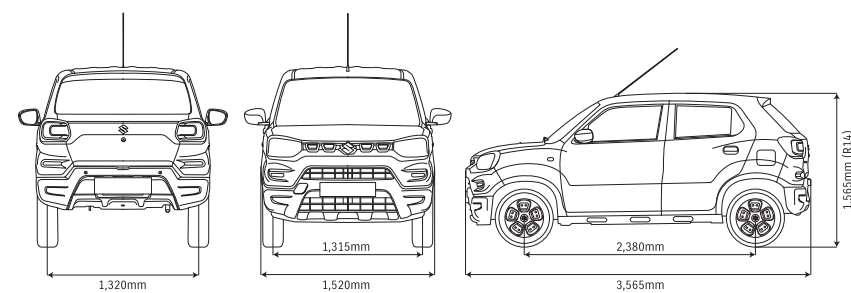

DIMENSI KENDARAAN / DIMENSION OF VEHICLE

SPESIFIKASI TAMBAHAN / ADDITIONAL SPECIFICATIONS

MT

AGS

Seating Capacity	4		
Fuel Tank Capacity	27L		
Engine Type	K10B		
Number of Valves	12		
Perbandingan Gigi / Gear Ratio	1st	3.545	3.545
	2nd	1.905	1.864
	3rd	1.280	1.240
	4th	0.967	0.906
	5th	0.784	0.718
	Mundur / Reverse	3.273	3.273
Perbandingan Gigi Akhir / Final Gear Ratio	4.389	4.938	
Steering System	Rack and Pinion		
Ukuran Ban	165/70R14		
Gross Vehicle Weight	1170	1170	

DAFTAR PERLENGKAPAN / EQUIPMENT LIST

Engine	Petrol 1.0L
Drive System	2WD
Seating Capacity	4
CHASSIS	
Tyres and Wheels	165/70R14 + Alloy Wheels
Spare Tyre and Wheel	165/70R14 + Steel Wheel
EXTERIOR	
Bumper	Body Coloured
Front Grille	Black
Outside Door Handles	Body Coloured
VISIBILITY	
Headlamps	Halogen Multireflector
Wipers	Front: 2-speed(low,high) + intermittent + washer
Rear Back Door Defogger	
Outside Door Mirrors	Body Coloured
	Manual Adjust Bar
Day/Night Rearview Mirror	Manual Dimming
STEERING AND INSTRUMENT PANEL	
3-Spoke Steering Wheel	
Power Steering	
Meter Illumination	
DRIVING AMENITIES	
Electric Windows	Front
Remote Controlled Door Locks	With Hazard Lamp Answerback function
Air Conditioner	Manual
Heater	
Audio	Antenna
	Front Speakers
INTERIOR	
Cabin Lights	Front Cabin Light (3-Position)
Sun Visors	Driver's Side
	Passenger's Side
Assist Grips	Passenger's Side
	Rear x2
Cup Holder	Front x2
Bottle Holder	Front x2
12V Accessory Socket	Front Console
Fuel Lid Opener	
Tailgate Opener	
Inside Door Handles	Black
Storage Pockets	Front Door
SEATS	
Front Seats	Head Restraints (Integrated Type)
Rear Seats	Bench Seat
	Neck Rests x2
SAFETY AND SECURITY	
ABS	
Parking Sensors	Rear
SRS Front Dual Airbags	
Seatbelts	Front: 3-Point ELR Seatbelts with Pretensioners and Force Limiters
	Rear: 3-Point ELR Seatbelts (Side)
Childproof Rear Door Locks	
Immobilizer	

SELECTION OF COLORS